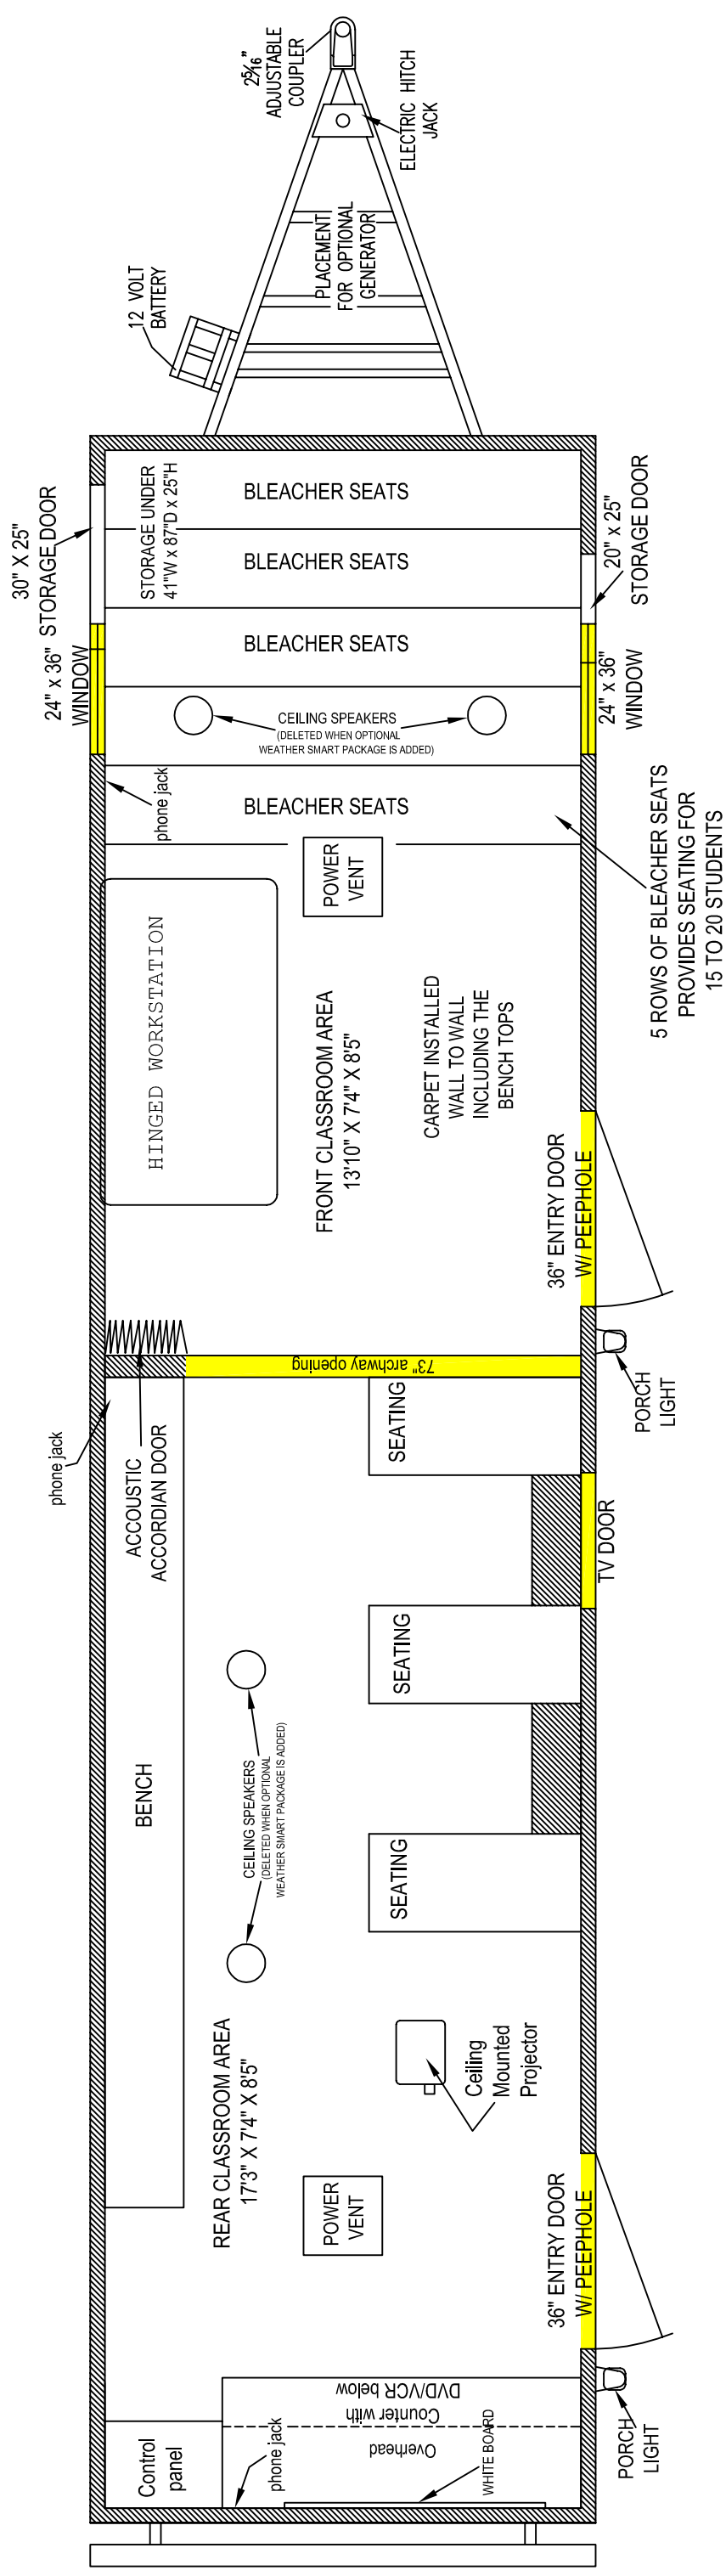

39 PREP HOUSE

PLAN RESPOND EDUCATE PREPARE

39 PREP HOUSE - (39 foot length frame) FG Model:\$42,175.00 HD Model:\$36,975.00 SA Model: \$36,975.00

The PREP House is a one-of-a-kind mobile classroom with portable technology that brings life safety education and real-world training situations to just about anywhere you need it to go! The multi-use PREP house can supplement your existing fire safety training and can be used for any educational program including: