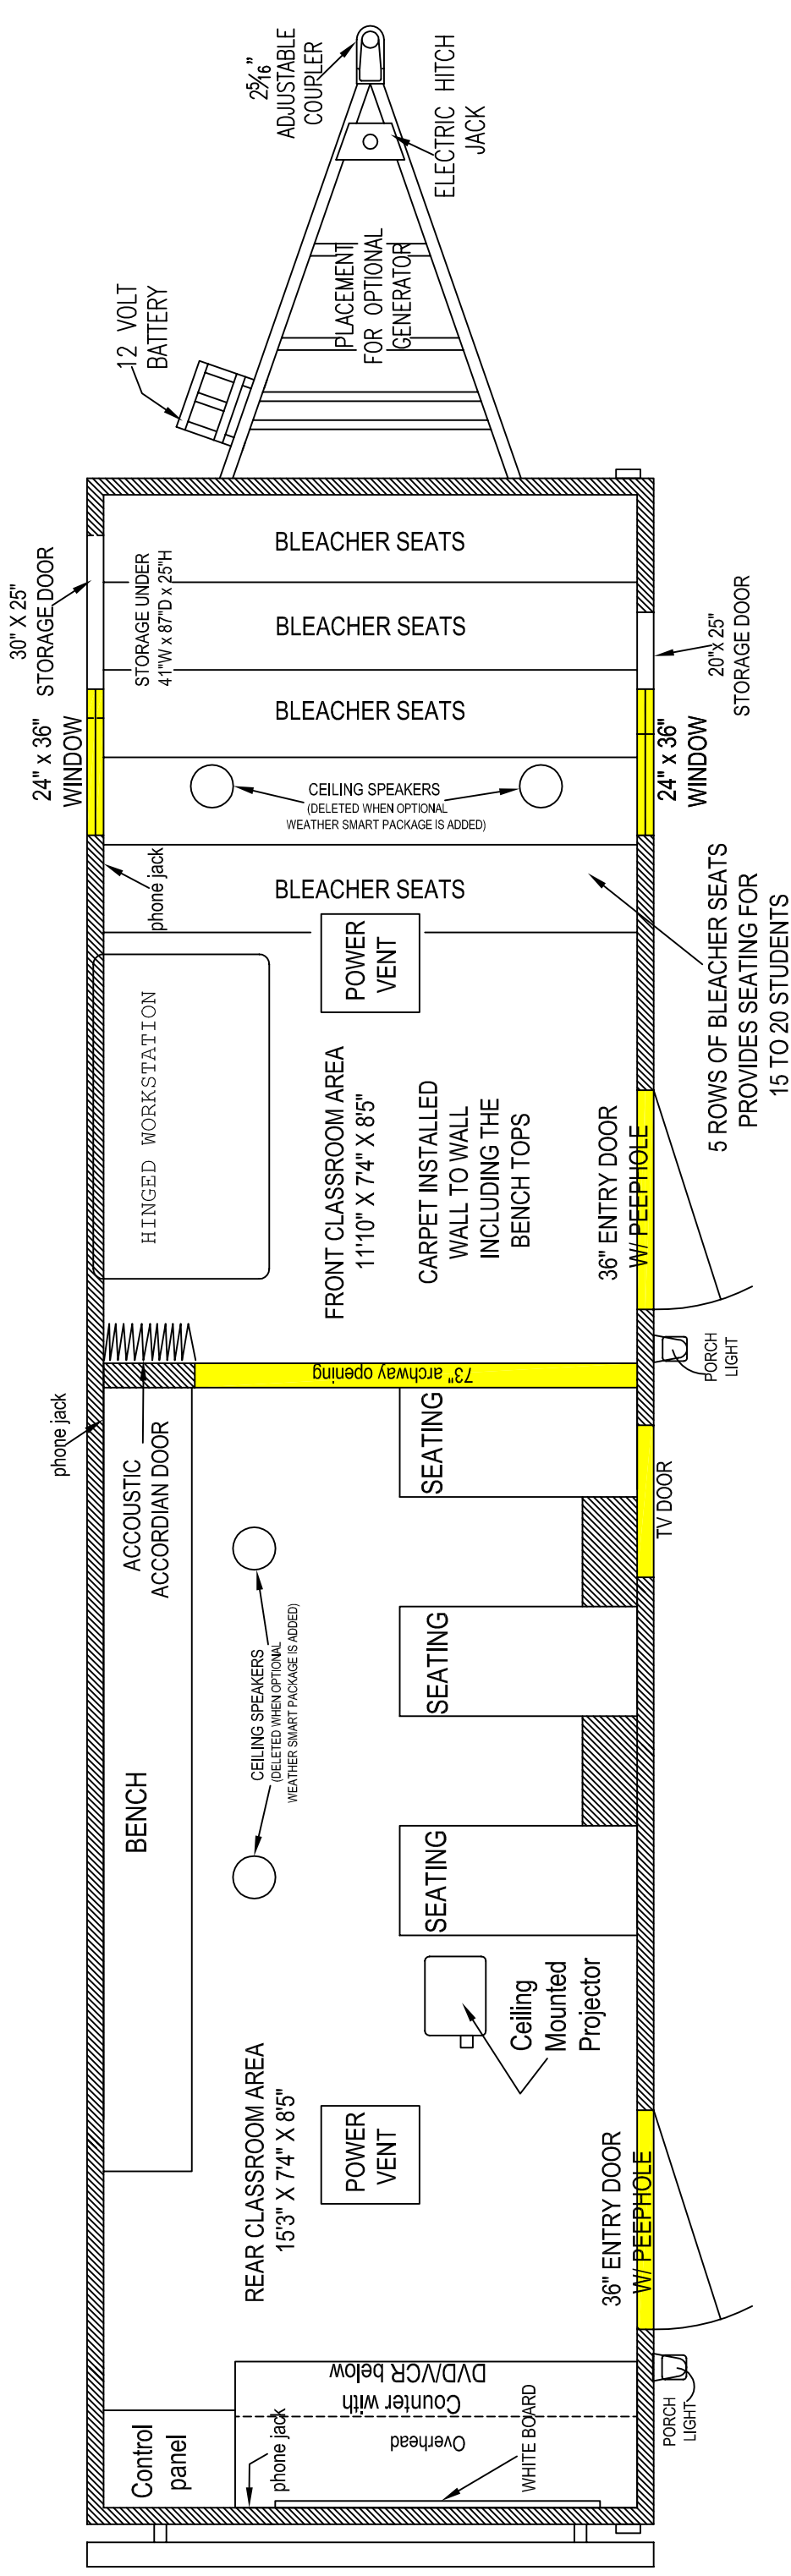

# 35 PREP HOUSE

## PLAN RESPOND EDUCATE PREPARE

**35 PREP HOUSE - ( 35 foot length frame) FG Model:\$39,975.00 HD Model:\$34,775.00 SA Model: \$34,775.00**

The PREP House is a one-of-a-kind mobile classroom with portable technology that brings life safety education and real-world training situations to just about anywhere you need it to go! The multi-use PREP house can supplement your existing fire safety training and can be used for any educational program including: